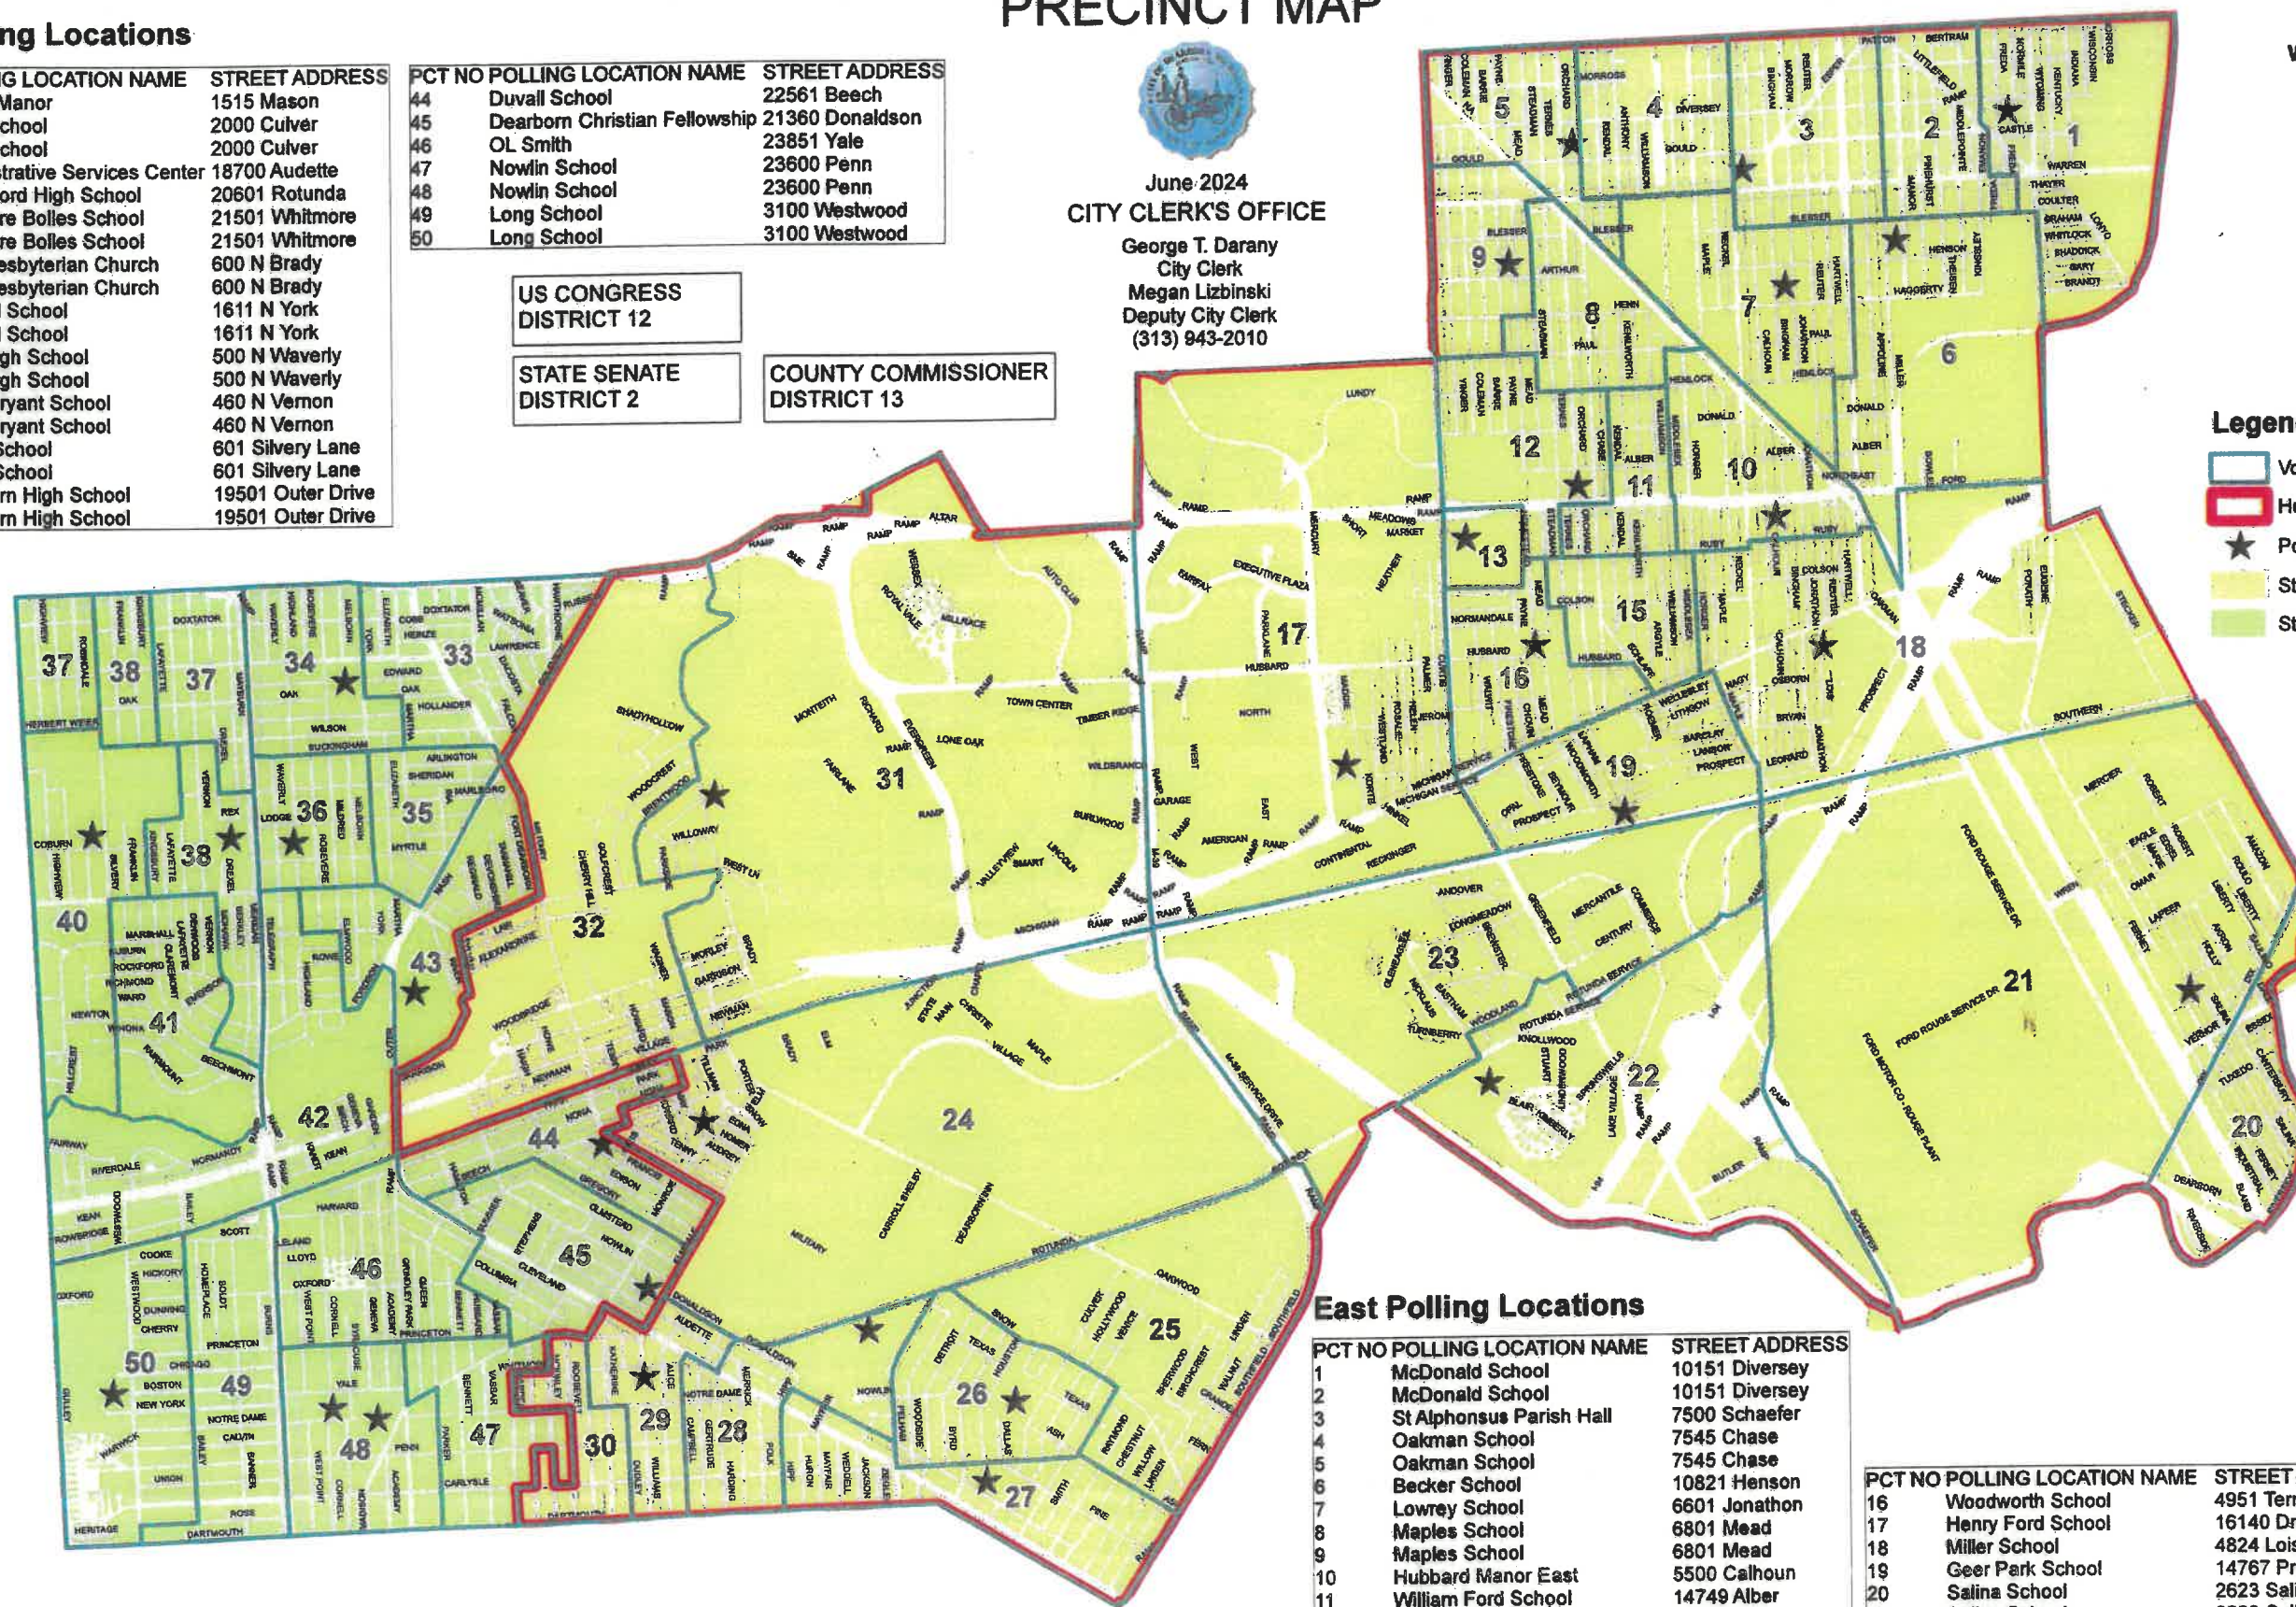

PRECINCT MAP

West Polling Locations

PCT NO	POLLING LOCATION NAME	STREET ADDRESS
24	Sisson Manor	1515 Mason
25	Snow School	2000 Culver
26	Snow School	2000 Culver
27	Administrative Services Center	18700 Audette
28	Edsel Ford High School	20601 Rotunda
29	Whitmore Bolles School	21501 Whitmore
30	Whitmore Bolles School	21501 Whitmore
31	First Presbyterian Church	600 N Brady
32	First Presbyterian Church	600 N Brady
33	Howard School	1611 N York
34	Howard School	1611 N York
35	Lindbergh School	500 N Waverly
36	Lindbergh School	500 N Waverly
37	Clara Bryant School	460 N Vernon
38	Clara Bryant School	460 N Vernon
40	Haigh School	601 Silvery Lane
41	Haigh School	601 Silvery Lane
42	Dearborn High School	19501 Outer Drive
43	Dearborn High School	19501 Outer Drive

PCT NO	POLLING LOCATION NAME	STREET ADDRESS
44	Duvall School	22561 Beech
45	Dearborn Christian Fellowship	21360 Donaldson
46	OL Smith	23851 Yale
47	Nowlin School	23600 Penn
48	Nowlin School	23600 Penn
49	Long School	3100 Westwood
50	Long School	3100 Westwood

US CONGRESS
DISTRICT 12

STATE SENATE
DISTRICT 2

COUNTY COMMISSIONER
DISTRICT 13

June 2024
CITY CLERK'S OFFICE

George T. Darany
City Clerk
Megan Lizbinski
Deputy City Clerk
(313) 943-2010

Legend

- Voting Precincts
- House Districts
- ★ Polling Places
- State House District 3
- State House District 15

East Polling Locations

PCT NO	POLLING LOCATION NAME	STREET ADDRESS
1	McDonald School	10151 Diversey
2	McDonald School	10151 Diversey
3	St Alphonsus Parish Hall	7500 Schaefer
4	Oakman School	7545 Chase
5	Oakman School	7545 Chase
6	Becker School	10821 Henson
7	Lowrey School	6601 Jonathon
8	Maples School	6801 Mead
9	Maples School	6801 Mead
10	Hubbard Manor East	5500 Calhoun
11	William Ford School	14749 Alber
12	William Ford School	14749 Alber
13	Allegria Village	15181 Ford Rd
15	Woodworth School	4951 Termes

PCT NO	POLLING LOCATION NAME	STREET ADDRESS
16	Woodworth School	4951 Termes
17	Henry Ford School	16140 Driscoll
18	Miller School	4824 Lois
19	Geer Park School	14767 Prospect
20	Salina School	2623 Salina
21	Salina School	2623 Salina
22	St Kateri Parish Hall	16101 Rotunda
23	St Kateri Parish Hall	16101 Rotunda