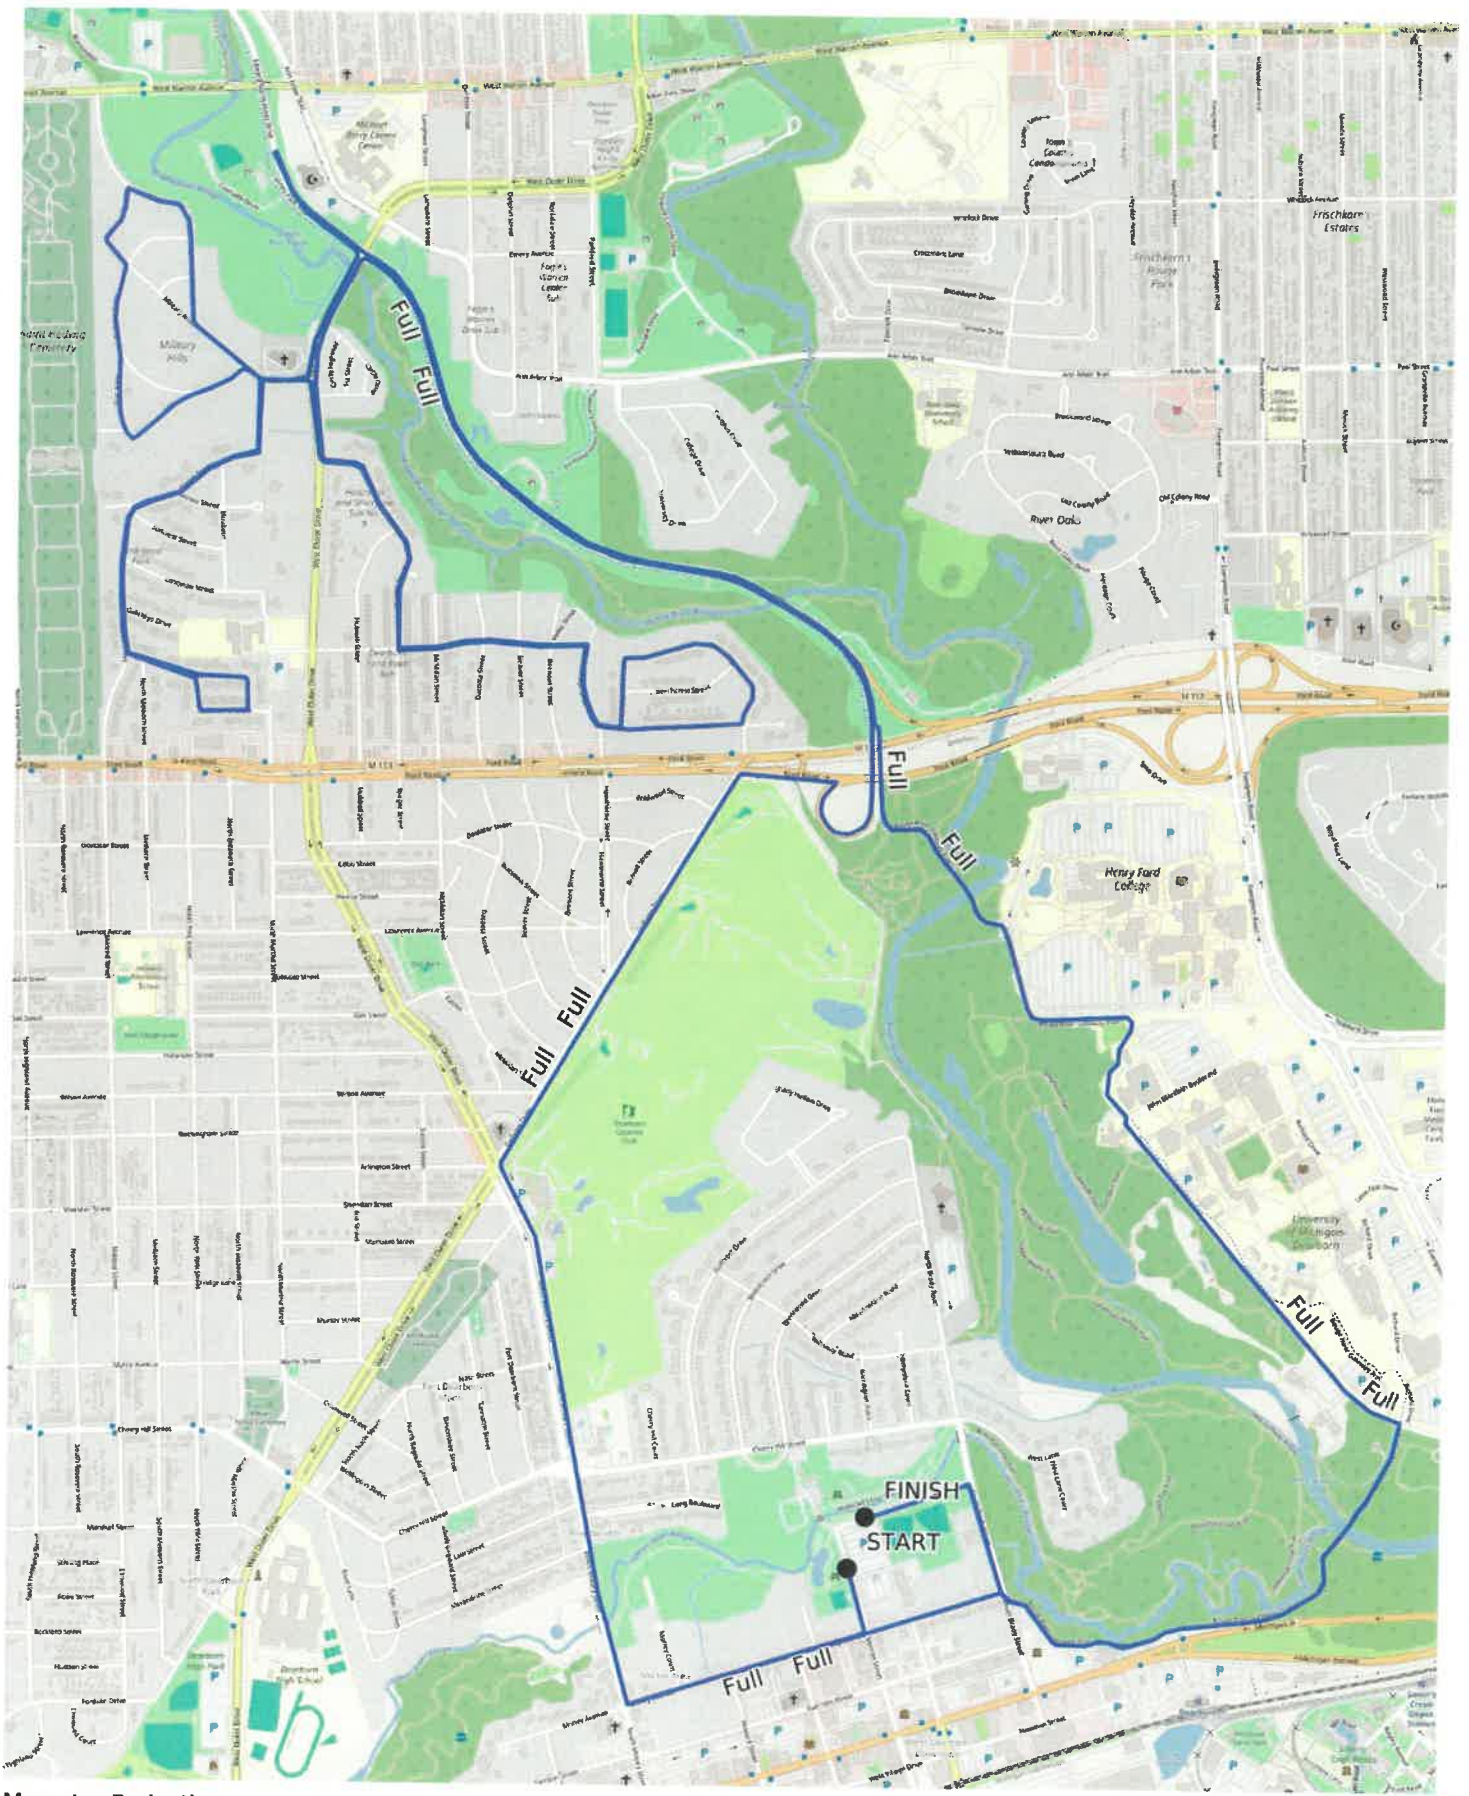

Mercator Projection
WGS84

UTM Zone 17T

5K

Scale 1:7162
1 inch = 597 feet

Mercator Projection
 WGS84
 UTM Zone 17T
 CALTOPO

10K

Mercator Projection
WGS84

UTM Zone 17T

 CALTOPO

Full

Scale 1:18138 1 Inch = 1512 feet

Mercator Projection
 WGS84
 UTM Zone 17T
 CALTOPO

Half