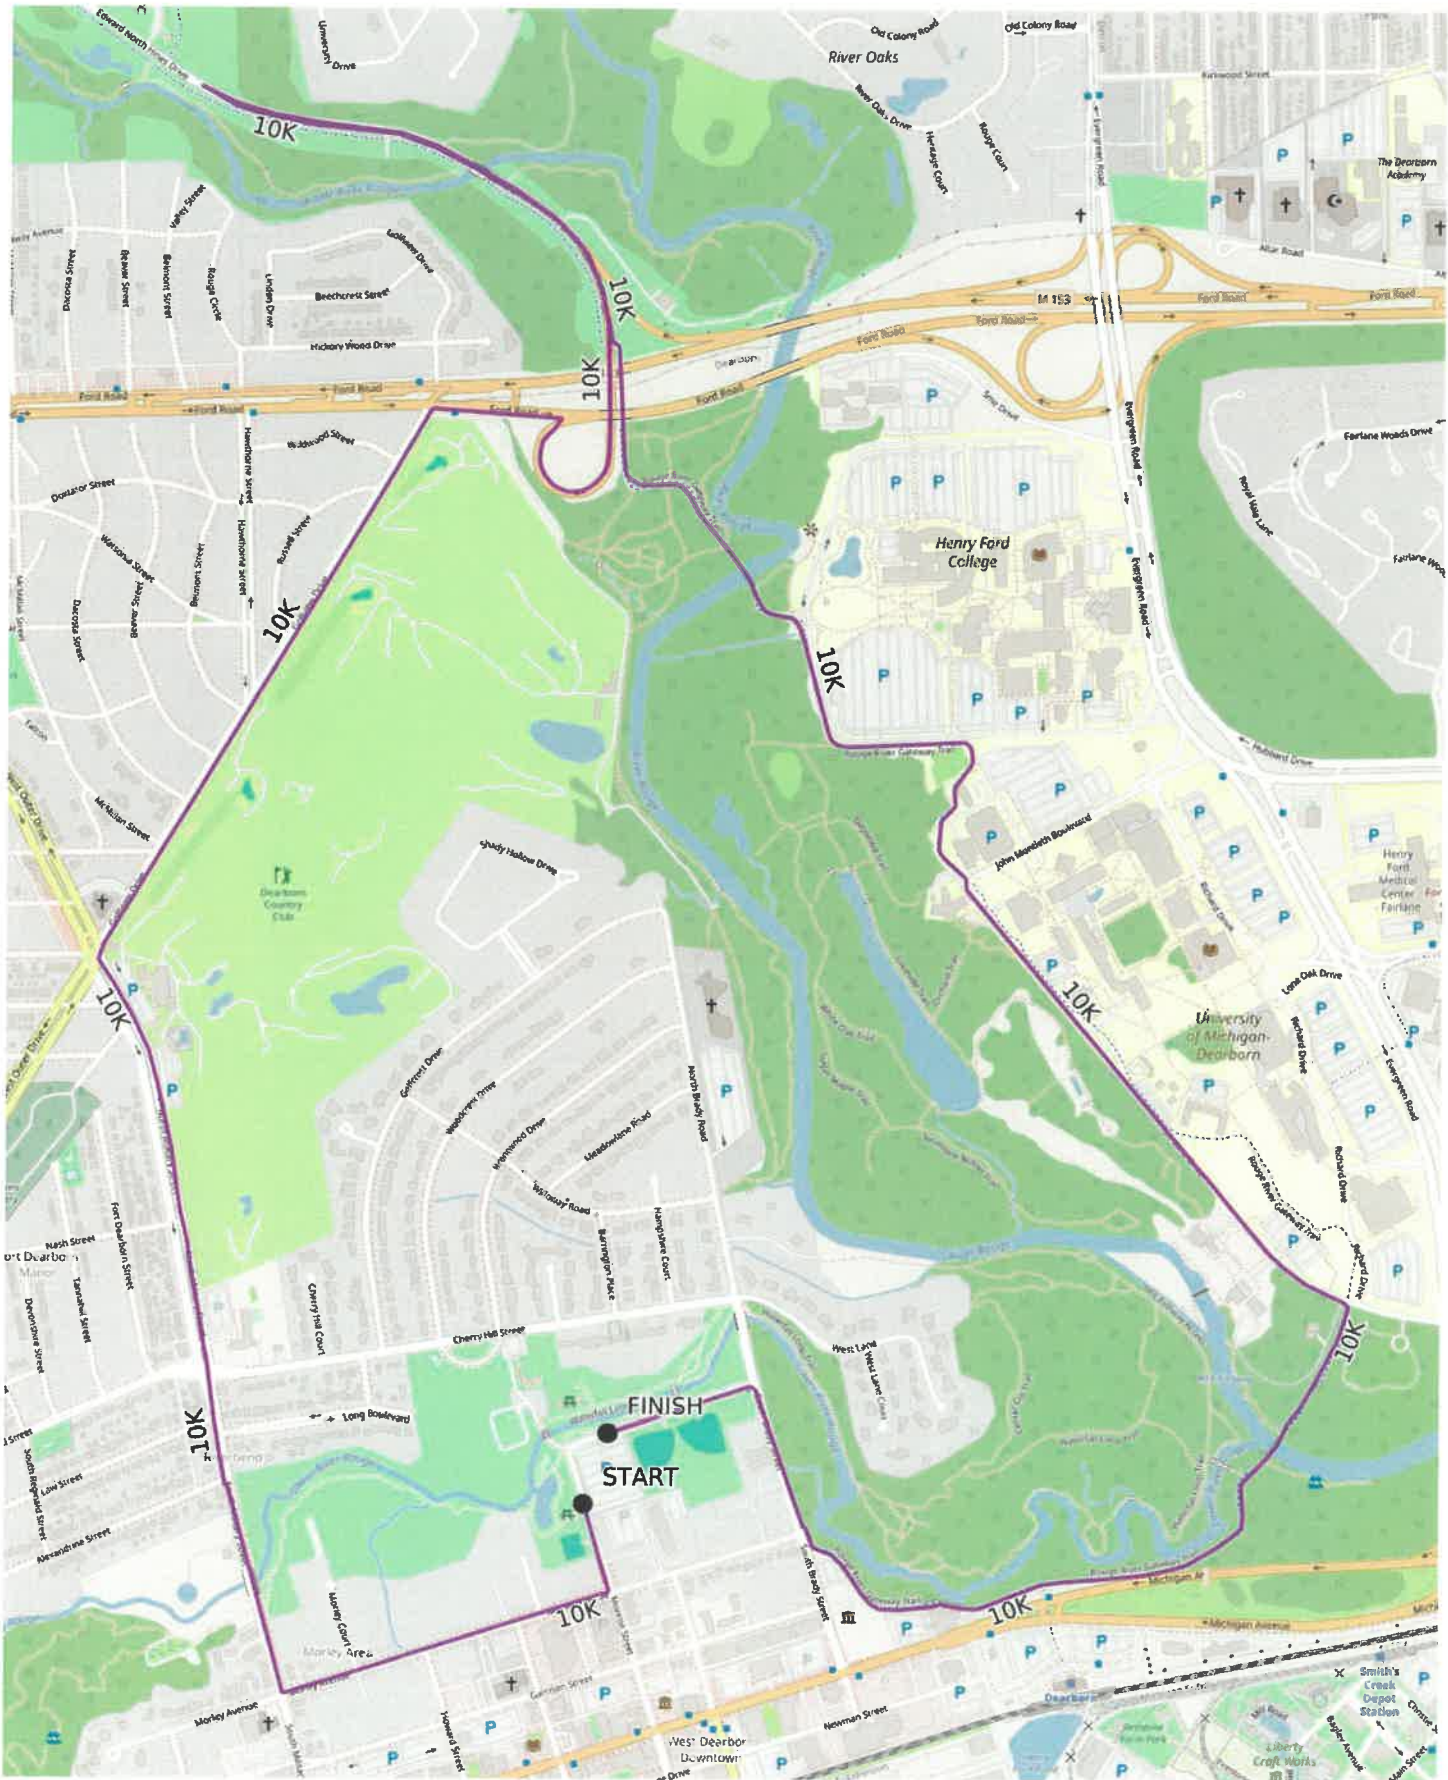

Mercator Projection
WGS84

UTM Zone 17T

5K

Scale 1:7162
1 inch = 597 feet

Mercator Projection
 WGS84
 UTM Zone 17T
 CALTOPO

10K

Mercator Projection
WGS84

UTM Zone 17T

 CALTOPO

Full

Scale 1:18138 1 Inch = 1512 feet

Mercator Projection
 WGS84
 UTM Zone 17T
 CALTOPO

Half