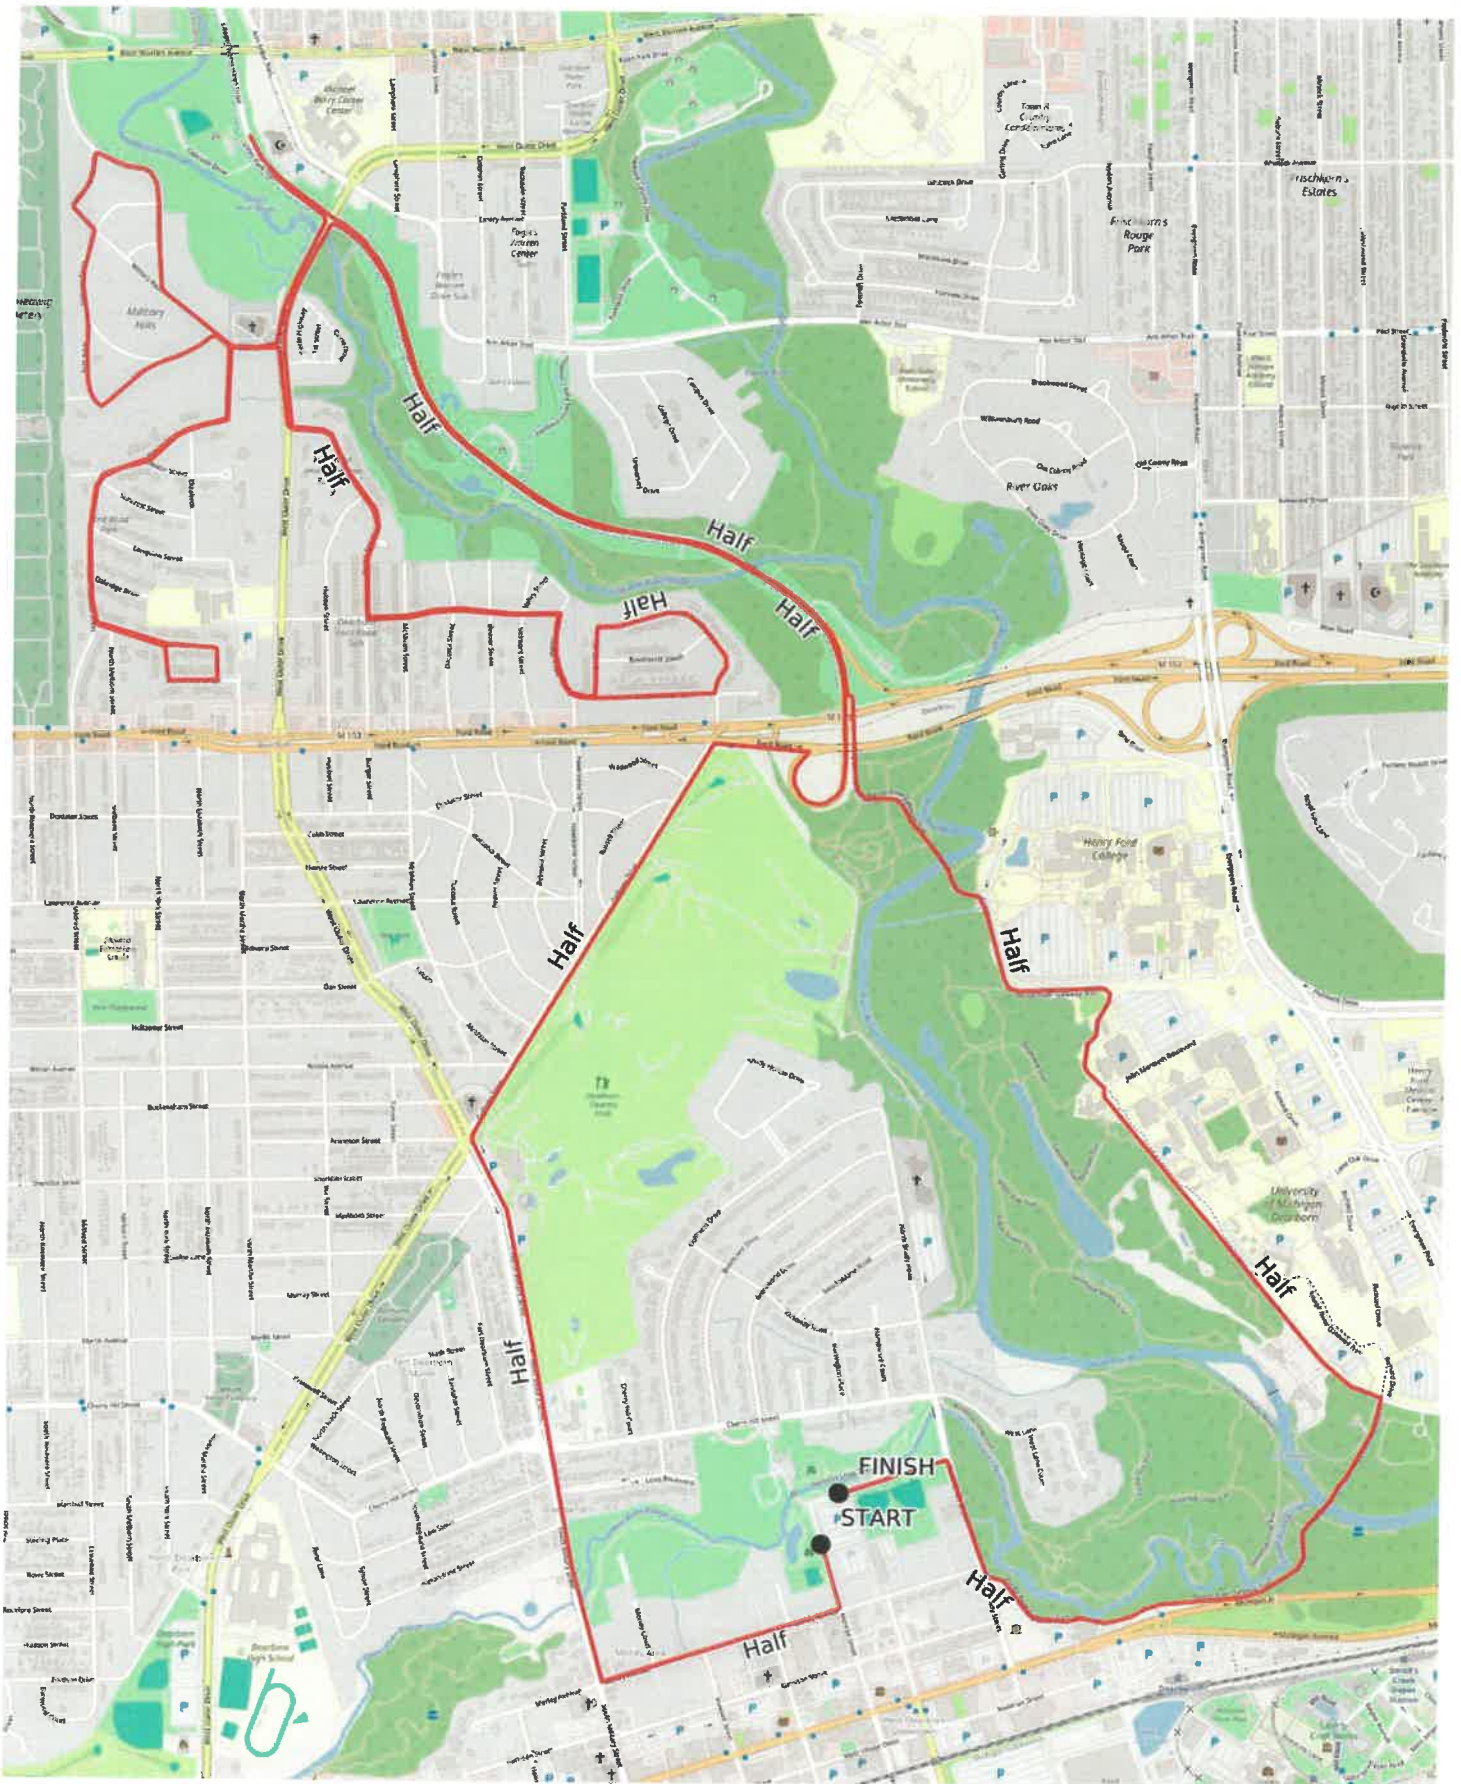

Mercator Projection
WGS84

UTM Zone 17T

5K

Scale 1:7162
1 inch = 597 feet

Mercator Projection
 WGS84
 UTM Zone 17T
 CALTOPO

10K

Mercator Projection
WGS84

UTM Zone 17T

 CALTOPO

Full

Scale 1:18138 1 Inch = 1512 feet

Mercator Projection
 WGS84
 UTM Zone 17T
 CALTOPO

Half