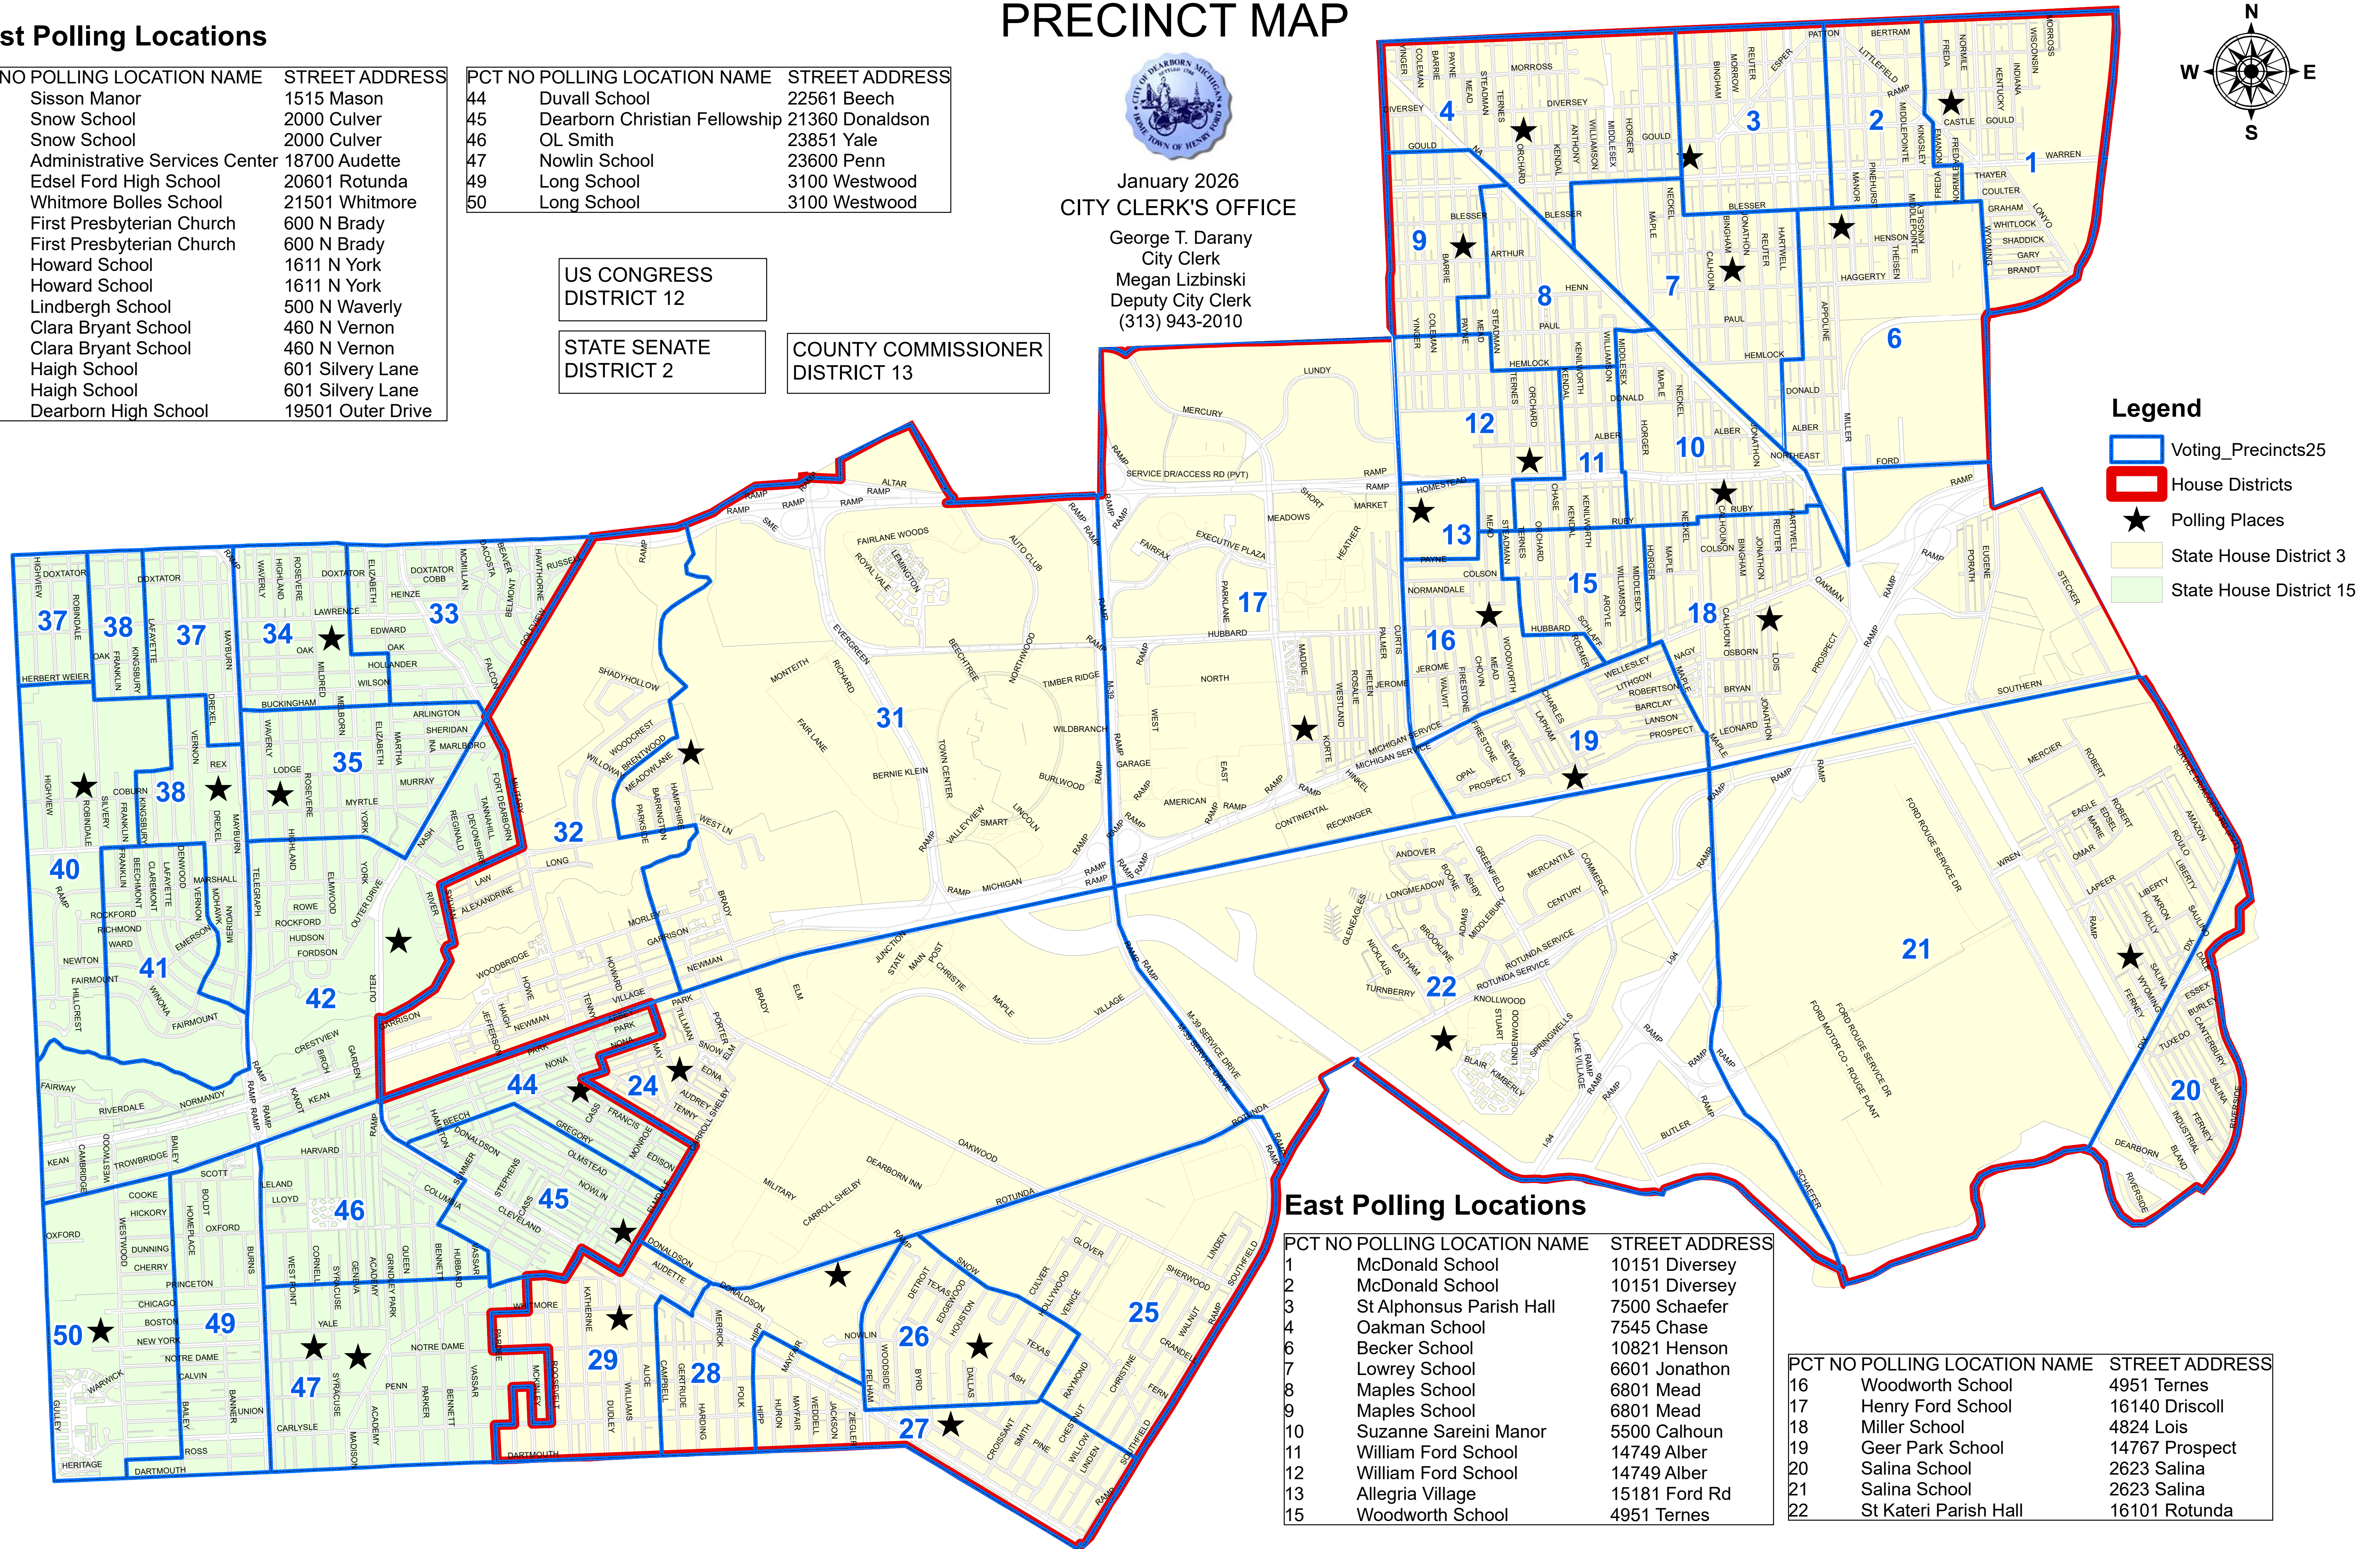

PCT NO	POLLING LOCATION NAME	STREET ADDRESS
44	Duvall School	22561 Beech
45	Dearborn Christian Fellowship	21360 Donaldson
46	OL Smith	23851 Yale
47	Nowlin School	23600 Penn
49	Long School	3100 Westwood
50	Long School	3100 Westwood

US CONGRESS  
DISTRICT 12

STATE SENATE  
DISTRICT 2

COUNTY COMMISSIONER  
DISTRICT 13

## Legend

- Voting\_Precincts25
- House Districts
- ★ Polling Places
- State House District 3
- State House District 15

## East Polling Locations

PCT NO	POLLING LOCATION NAME	STREET ADDRESS
1	McDonald School	10151 Diversey
2	McDonald School	10151 Diversey
3	St Alphonsus Parish Hall	7500 Schaefer
4	Oakman School	7545 Chase
6	Becker School	10821 Henson
7	Lowrey School	6601 Jonathon
8	Maples School	6801 Mead
9	Maples School	6801 Mead
10	Suzanne Sareini Manor	5500 Calhoun
11	William Ford School	14749 Alber
12	William Ford School	14749 Alber
13	Allegria Village	15181 Ford Rd
15	Woodworth School	4951 Ternes